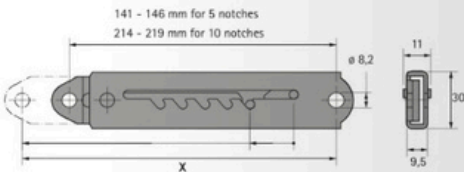

Rastomat

- ▶ Adjustable fitting for head and foot ends
- ▶ Also suitable for height adjustable desktops, deck chairs and all types of flaps
- ▶ The fitting engages in any notch without having to return to the home position
- ▶ Rugged construction
- ▶ Safety feature prevents over extension
- ▶ The spacer disks required are included in the pack
- ▶ Galvanised steel
- ▶ Load capacity 180 kg / ea.

Number of notches	Order no.	PU
5	0 025 175	1/10 ea.
10	0 025 174	1/10 ea.

Dimension x mm

Position of notches	Dimension x mm for articles with 5 notches	Dimension x mm for articles with 10 notches
1 R	164	235
5 R	214	289
10 R		355