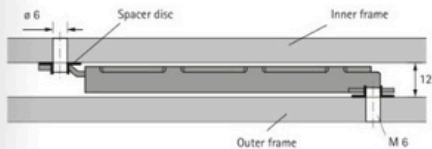

Rastomat

- ▶ Adjustable fitting for head and foot ends
- ▶ Also suitable for height adjustable desktops, deck chairs and all types of flaps
- ▶ The fitting engages in any notch without having to return to the home position
- ▶ Rugged construction
- ▶ Safety feature prevents over extension
- ▶ The spacer disks required are included in the pack
- ▶ Galvanised steel
- ▶ Load capacity 180 kg / ea.

Number of notches	Order no.	PU
5	0 025 175	1/10 ea.
10	0 025 174	1/10 ea.

Dimension x mm

Position of notches	Dimension x mm for articles with 5 notches	Dimension x mm for articles with 10 notches
1 R	164	235
5 R	214	289
10 R		355